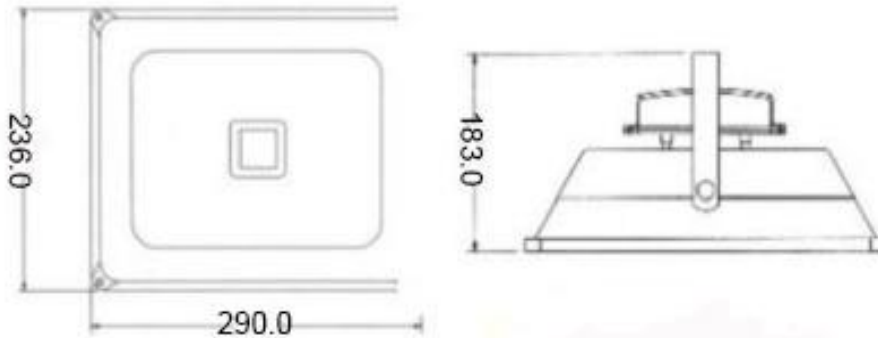

➤ Main Specifications

Model No.	YL-FL30W
Dimension	110*90*90mm
Power Consumption	30W
Tube Material	Aluminum
Weight	0.8 Kg
LED Quantity	1 pc
Luminous efficiency	90LM/W
Input Voltage	AC 85V - 265V
Work Frequency	50 TO 60Hz
Color Temperature	3000K-6000K
Viewing Angle(Degree)	120degree
Type of LED	Epistar
Environment temperature	-20 ~ +45
Environment Humidity	<95%
Color Rendering Index	>80%(White)
IP Level	65
Equal To The Brightness Of Metal halide lamp	60W
Luminous Flux(lm)	2700LM

➤ Light Distribution Graph

➤ Light Emitting Graph

DELIVERED WITH PRIDE

YANDIYA GROUP LIMITED

Add: 1201 Tower B, Zhan Tao, Technology Building, Minzhi Avenue, Long Hua, Bao An, Shenzhen 518131 China
Tel: 86-755-23303746 Fax: 86-755-86203626
sales@yandiya.com www.yandiya.com

➤ **Product Dimensions:**

➤ **Notes:**

1. All dimension units are millimeters.
2. All dimension tolerance is $\pm 0.5\text{mm}$ unless otherwise noted