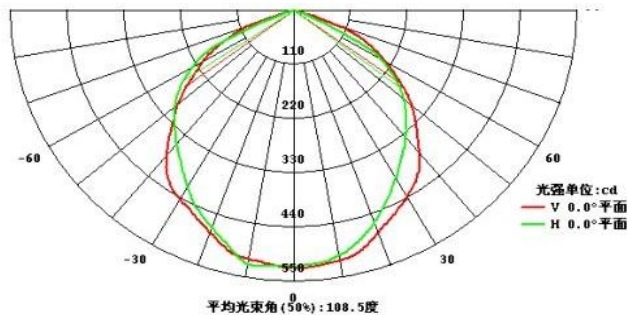

DELIVERED WITH PRIDE

YANDIYA GROUP LIMITED

Address: 1201 Tower B, Zhan Tao, Technology Building, Minzhi Avenue, Long Hua, Bao An, Shenzhen 518131 China
Tel: 86-755-23303746 Fax: 86-755-86203626
sales@yandiya.com www.yandiya.com

➤ Main Specifications

Model No.	YL-FL30W
Dimension	110*90*90mm
Power Consumption	30W
Tube Material	Aluminum
Weight	0.8 Kg
LED Quantity	1 pc
Luminous efficiency	90LM/W
Input Voltage	AC 85V - 265V
Work Frequency	50 TO 60Hz
Color Temperature	3000K-6000K
Viewing Angle(Degree)	120degree
Type of LED	Epistar
Environment temperature	-20 ~ +45
Environment Humidity	<95%
Color Rendering Index	>80%(White)
IP Level	65
Equal To The Brightness Of Metal halide lamp	60W
Luminous Flux(lm)	2700LM

➤ Light Distribution Graph