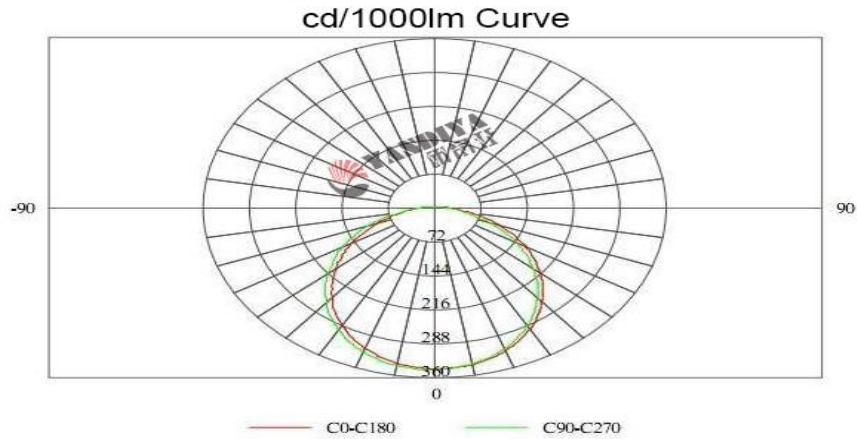

Model No.	YL-T50610W	YL-T51215W	YL-T51518W	YL-T51522W
Dimensions	600mm	1200mm	1500mm	1850mm
Power Consumption	10W	15W	18W	22W
Lumens	Clear	910Lm	1425Lm	1800 Lm
	Milky	850 Lm	1350Lm	1690Lm
Luminous Efficiency	Clear	95Lm/W	95Lm/W	100Lm/W
	Milky	85Lm/W	95Lm/W	95Lm/W
Color Temperature	2800K-3200K		Warm White	
	4000K-4500K		Natural White	
	6000K-6500K		Cool White	
CRI	>80			
Beam Angle	120 Degree			

➤ Light Distribution Graph

DELIVERED WITH PRIDE

YANDIYA GROUP LIMITED

Add: 1201 Tower B, Zhan Tao, Technology Building, Minzhi Avenue, Long Hua, Bao An, Shenzhen 518131 China
Tel: 86-755-23303746 Fax: 86-755-86203626
sales@yandiya.com www.yandiya.com