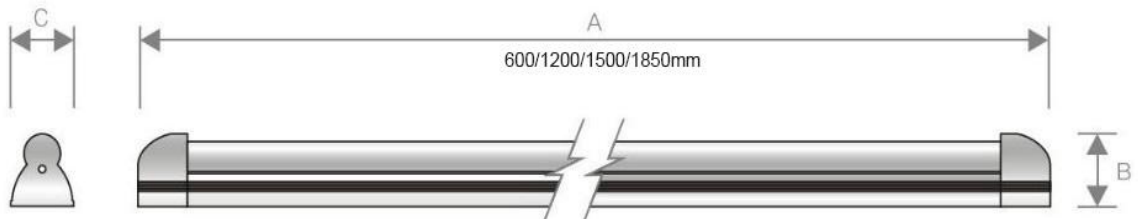

Model No.	YL-T50610W	YL-T51215W	YL-T51518W	YL-T51522W
Dimensions	600mm	1200mm	1500mm	1850mm
Power Consumption	10W	15W	18W	22W
Lumens	Clear	910Lm	1425Lm	1800 Lm
	Milky	850 Lm	1350Lm	1690Lm
Luminous Efficiency	Clear	95Lm/W	95Lm/W	100Lm/W
	Milky	85Lm/W	95Lm/W	95Lm/W
Color Temperature	2800K-3200K		Warm White	
	4000K-4500K		Natural White	
	6000K-6500K		Cool White	
CRI	>80			
Beam Angle	120 Degree			

➤ Light Distribution Graph

DELIVERED WITH PRIDE

YANDIYA GROUP LIMITED

Add: 1201 Tower B, Zhan Tao, Technology Building, Minzhi Avenue, Long Hua, Bao An, Shenzhen 518131 China
Tel: 86-755-23303746 Fax: 86-755-86203626
sales@yandiya.com www.yandiya.com

➤ **Lumination Intensity Chart**

➤ **Product Dimensions:**

DELIVERED WITH PRIDE

YANDIYA GROUP LIMITED

Add: 1201 Tower B, Zhan Tao, Technology Building, Minzhi Avenue, Long Hua, Bao An, Shenzhen 518131 China