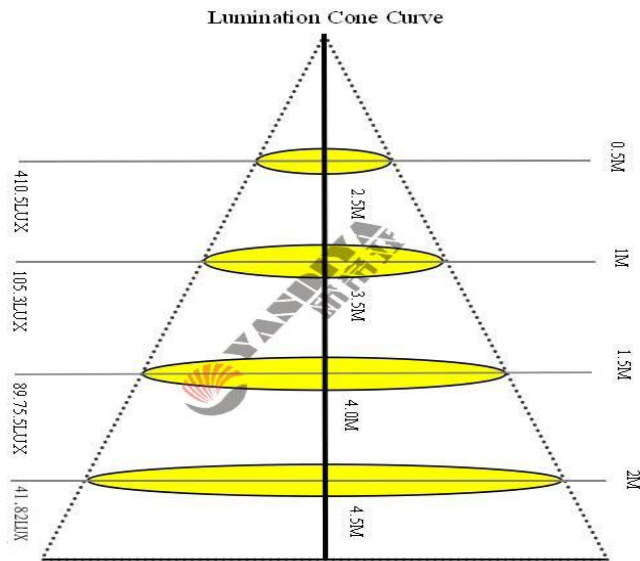

Model No.	YL-T50610W	YL-T51215W	YL-T51518W	YL-T51522W
Dimensions	600mm	1200mm	1500mm	1850mm
Power Consumption	10W	15W	18W	22W
Lumens	Clear	910Lm	1425Lm	1800 Lm
	Milky	850 Lm	1350Lm	1690Lm
Luminous Efficiency	Clear	95Lm/W	95Lm/W	100Lm/W
	Milky	85Lm/W	95Lm/W	95Lm/W
Color Temperature	2800K-3200K		Warm White	
	4000K-4500K		Natural White	
	6000K-6500K		Cool White	
CRI	>80			
Beam Angle	120 Degree			

➤ Light Distribution Graph

DELIVERED WITH PRIDE

YANDIYA GROUP LIMITED

Add: 1201 Tower B, Zhan Tao, Technology Building, Minzhi Avenue, Long Hua, Bao An, Shenzhen 518131 China
Tel: 86-755-23303746 Fax: 86-755-86203626
sales@yandiya.com www.yandiya.com

➤ **Lumination Intensity Chart**

➤ **Product Dimensions:**

DELIVERED WITH PRIDE

YANDIYA GROUP LIMITED

Add: 1201 Tower B, Zhan Tao, Technology Building, Minzhi Avenue, Long Hua, Bao An, Shenzhen 518131 China