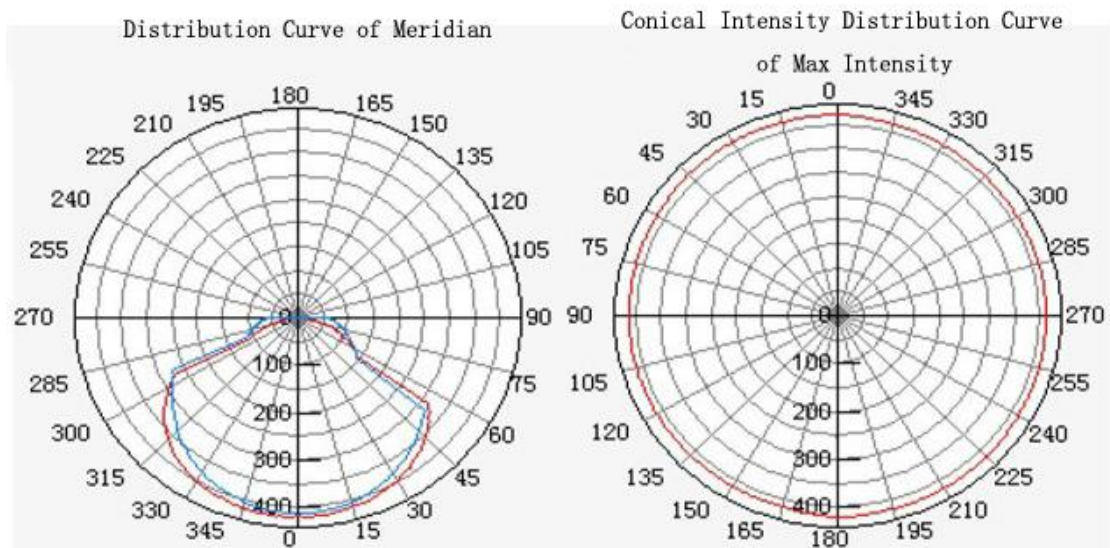

DELIVERED WITH PRIDE

YANDIYA GROUP LIMITED

Add: 1201 Tower B, Zhan Tao, Technology Building, Minzhi Avenue, Long Hua, Bao An, Shenzhen 518131 China
Tel: 86-755-23303746 Fax: 86-755-86203626
sales@yandiya.com www.yandiya.com

➤ Main Specifications(T=20°C)

Model No.	YL-T50610W	YL-T51215W	YL-T51518W	YL-T51522W
Dimensions	600mm	1200mm	1500mm	1850mm
Power Consumption	10W	15W	18W	22W
Lumens	Clear	910Lm	1425Lm	1800 Lm
	Milky	850 Lm	1350Lm	1690Lm
Luminous Efficiency	Clear	95Lm/W	95Lm/W	100Lm/W
	Milky	85Lm/W	95Lm/W	95Lm/W
Color Temperature	2800K-3200K		Warm White	
	4000K-4500K		Natural White	
	6000K-6500K		Cool White	
CRI	>80			
Beam Angle	120 Degree			

➤ Light Distribution Graph